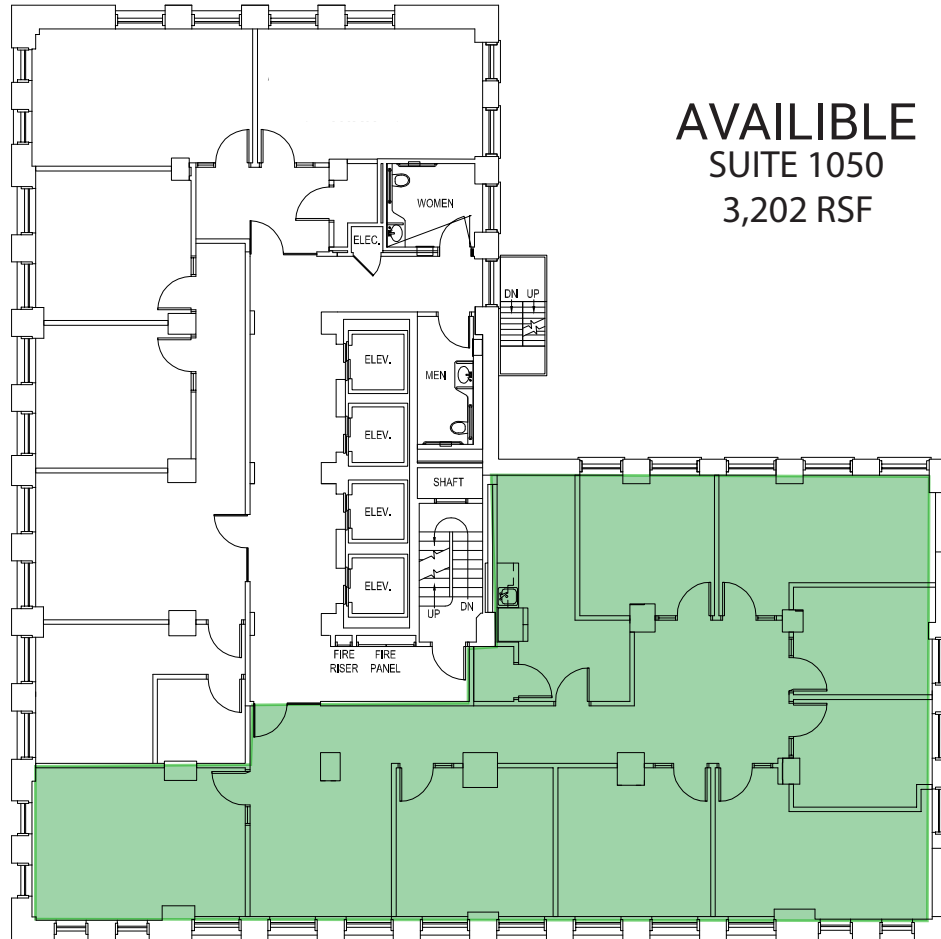

TENTH FLOOR

AVAILABLE  
SUITE 1050  
3,202 RSF

NORTH

 **Chris Kirk, SIOR**  
801.947.8300  
chris.kirk@cbcadvisors.com

 **Travis Yates**  
801.947.8300  
travis.yates@cbcadvisors.com

ADVISORS